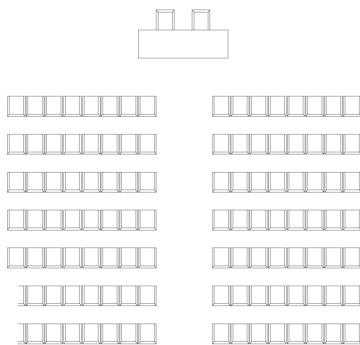

# MEETING ROOM CONFIGURATIONS

BOARDROOM

V-SHAPE

CLASSROOM

THEATRE

CABARET  
(BANQUET STYLE)

HOLLOW SQUARE

HERRING BONE

U-SHAPED

*Peter Corvallis Productions*

S I N C E 1 9 5 9