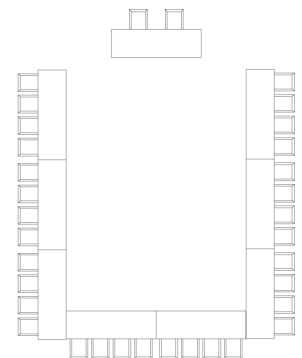

# MEETING ROOM CONFIGURATIONS

BOARDROOM

V-SHAPE

CLASSROOM

THEATRE

CABARET  
(BANQUET STYLE)

HOLLOW SQUARE

HERRING BONE

U-SHAPED

*Peter Corvallis Productions*

S I N C E 1 9 5 9